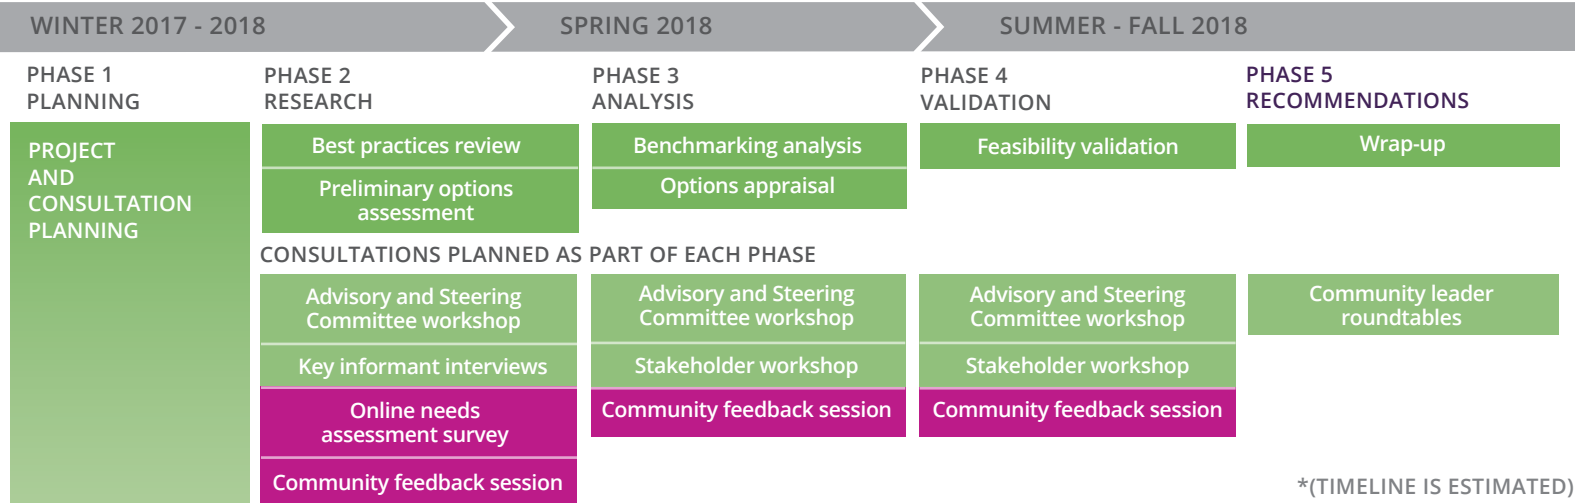

ABOUT THE ARMS-LENGTH CULTURAL DEVELOPMENT FEASIBILITY STUDY

WHAT

is the study? It is examining whether or not we need a new leadership model to advance and increase investment in Ottawa's cultural sector. If a new model is recommended, the study will tell us how it could be set up and function to best serve our cultural sector.

is Ottawa's cultural sector? Organizations, artists and workers in the arts, festival, heritage and cultural fields, inclusive of people from a diversity of ancestries, abilities, ages, countries of origin, cultures, genders, incomes, languages, races and sexual orientations.

ottawaculture.ca

[@ottawaculture](https://twitter.com/ottawaculture)

WHY

is it happening? The Ottawa Cultural Alliance advocated on the importance of funding the [Renewed Action Plan for Arts, Culture and Heritage in Ottawa (2013-18)](#), including actions to invest in local culture and build cultural leadership. City council approved funding to complete this community-driven, community-wide study.

WHEN

is it happening?*

When can I participate?

*(TIMELINE IS ESTIMATED)

HOW

is work being done? An independent consulting team from [Lord Cultural Resources](#) and [Nordicity](#) is leading this project. They are gathering input on the needs of our cultural community, reviewing the City's cultural leadership model, looking at leading global practices, and consulting Ottawa's cultural and related sectors to inform the study.

can you get involved?

VISIT: OTTAWACULTURE.CA | SIGN UP: [STUDY MAILING LIST](#)

PARTICIPATE: [ONLINE SURVEY](#) | [FEEDBACK SESSIONS](#)

ASK US: INFO@OTTAWACULTURE.CA

WHO

is funding the study? The Ottawa Cultural Alliance gratefully acknowledges the financial support of the City of Ottawa for this study.

should participate? Individuals and organizations working in Ottawa's cultural and related sectors.

is the Ottawa Cultural Alliance? Six organizations collaborating to serve Ottawa's cultural sector, overseeing and assuring study independence via the consultant's methodology, community consultations, cultural community-based Steering and Advisory committees, and a Project Manager.

OTTAWA CULTURAL ALLIANCE
Collectively advancing Ottawa as a vibrant, cultural capital city.

The Ottawa Cultural Alliance gratefully acknowledges the financial support of the City of Ottawa for this study.

Council of Heritage Organizations in Ottawa |
Conseil des organismes du patrimoine d'Ottawa

OTTAWA ARTS
COUNCIL | CONSEIL DES
ARTS D'OTTAWA

RESEAU DES
FESTIVALS
D'OTTAWA